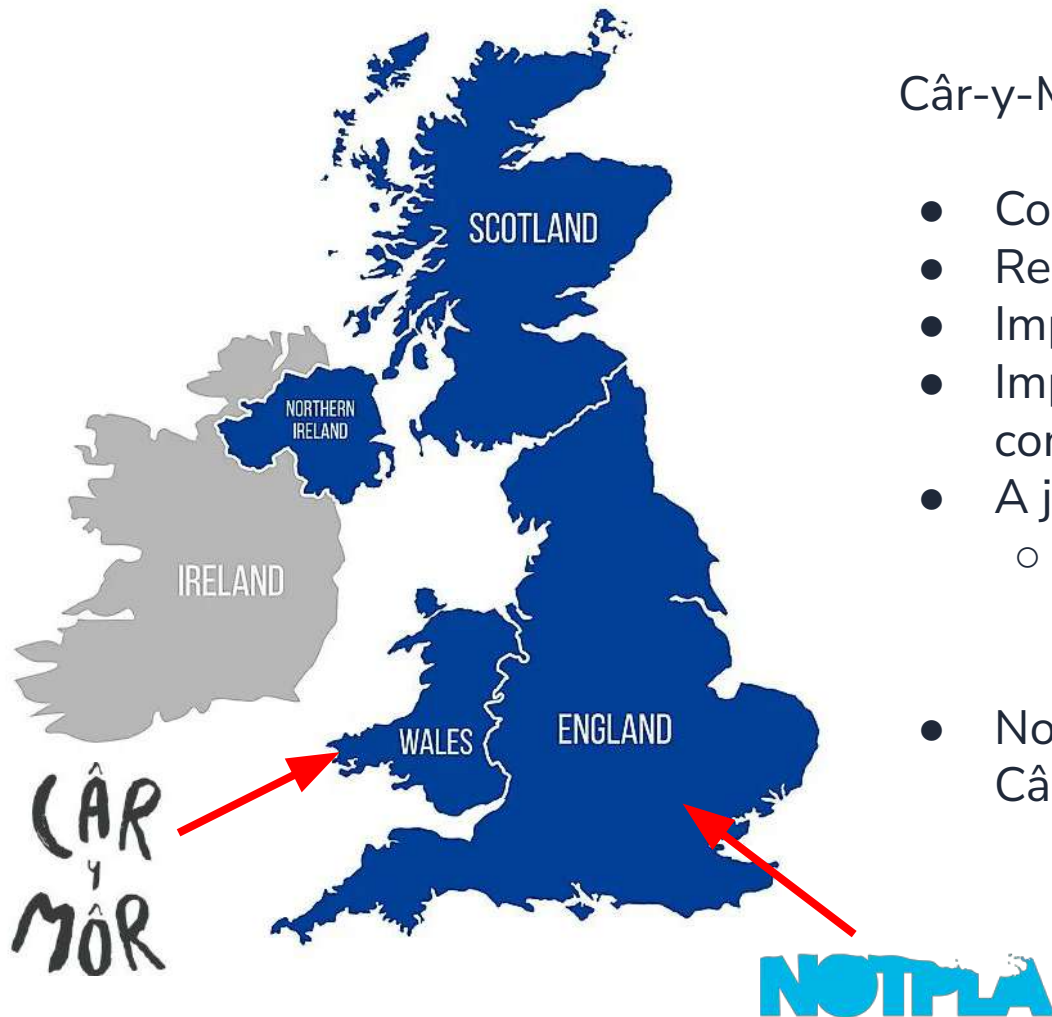

Câr-y-Môr seaweed and shellfish farm is:

- Community owned
- Regenerative
- Improving the coastal environment
- Improving the wellbeing of the local community
- A job creator
  - 13 new green jobs created in rural Wales
- Notpla has been a stakeholder in Câr-y-Môr since 2020!